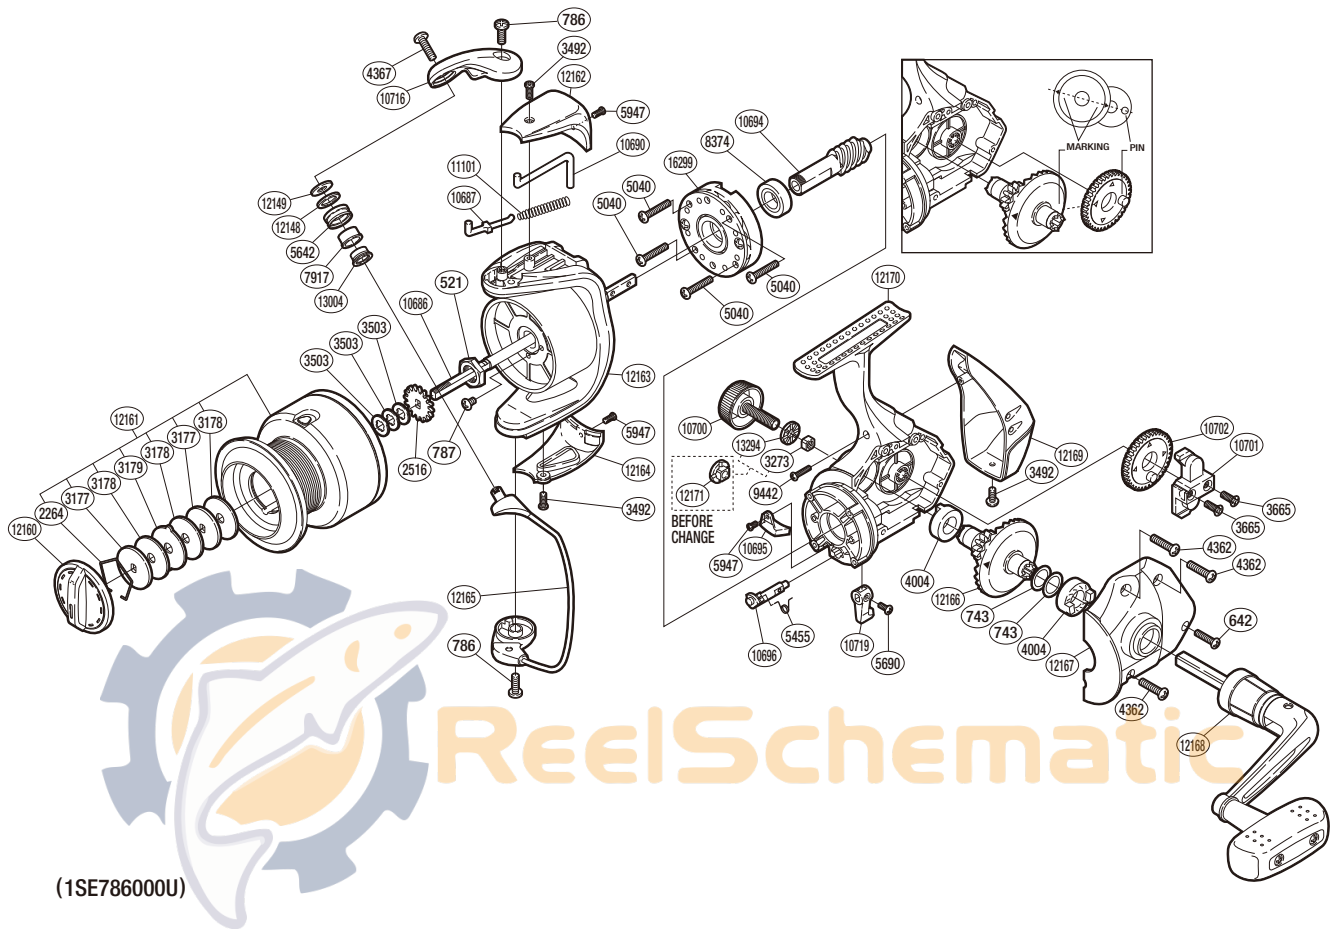

SHIMANO

SOCORRO

SOC-6000F

(1SE78600U)

Part No.	Description	Part No.	Description	Part No.	Description
RD 0521	Rotor Nut	RD 5642	Line Roller	RD12149	Line Roller Washer
RD 0642	Screw	RD 5690	Screw	RD12160	Drag Knob
RD 0743	Washer	RD 5947	Screw	RD12161	Spool Assembly
RD 0786	Screw	RD 7917	Line Roller Bushing	RD12162	Bail Spring Cover
RD 0787	Screw	RD 8374	Ball Bearing	RD12163	Rotor
RD 2264	Drag Washers Retainer	RD 9442	Screw	RD12164	Bail Hold Support Guard
RD 2516	Spool Support	RD10686	Main Shaft	RD12165	Bail Assembly
RD 3177	Key Washer	RD10687	Bail Spring Guide A	RD12166	Drive Gear
RD 3178	Drag Washer	RD10690	Bail Trip Lever	RD12167	Side Cover
RD 3179	Eared Washer	RD10694	Pinion Gear	RD12168	Handle Assembly
RD 3273	Handle Screw Lock	RD10695	Bail Trip Strike	RD12169	Rear Protector
RD 3492	Screw	RD10696	Anti-Reverse Cam	RD12170	Body
RD 3503	Spool Washer	RD10700	Handle Screw Cap	RD13004	Line Roller Collar
RD 3665	Screw	RD10701	Oscillating Slider	RD13294	Handle Screw Lock Washer
RD 4004	Drive Gear Bushing	RD10702	Oscillating Gear	RD16299	Roller Clutch Assembly
RD 4362	Screw	RD10716	Bail Arm		
RD 4367	Screw	RD10719	Anti-Reverse Lever		
RD 5040	Screw	RD11101	Bail Spring		
RD 5455	Anti-Reverse Cam Spring	RD12148	Line Roller Spacer	RD12171	Handle Screw Lock Washer (before change)